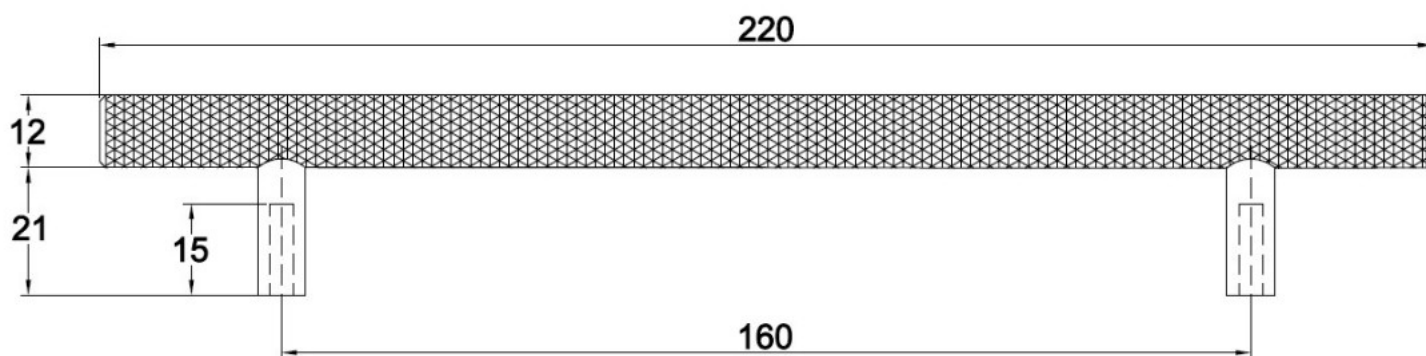

PRODUCT SHEET

Description:

Bar Handle "House", cc 160mm, \varnothing 12x220mm, H:33mm, Satin Brass, Brass Material, Incl. 2 pcs of M4x25mm. Satin Brass Screws

Item number:

17.01.203-8

Units	Box	Carton	HS Code	Barcode
Pcs.	10	50	8302420090	
				5704866529426