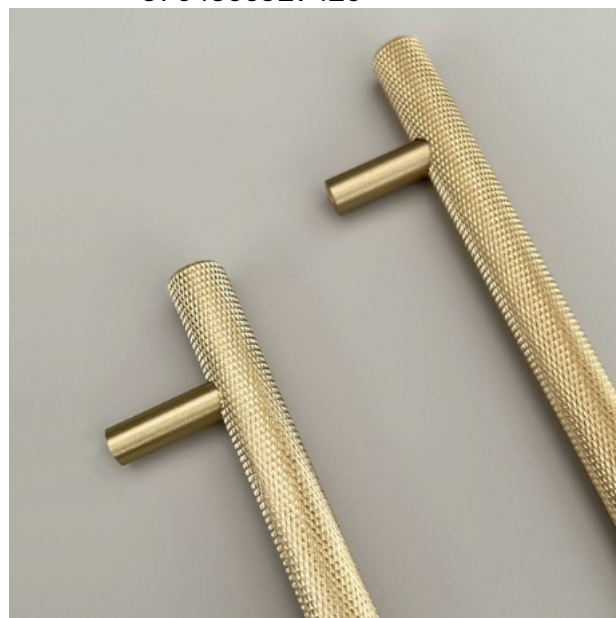

PRODUCT SHEET

Description:

Bar Handle "House", cc 160mm, \varnothing 12x220mm, H:33mm, Satin Brass, Brass Material, Incl. 2 pcs of M4x25mm. Satin Brass Screws

Item number:

17.01.203-8

Units	Box	Carton	HS Code	Barcode
Pcs.	10	50	8302420090	
				5704866529426